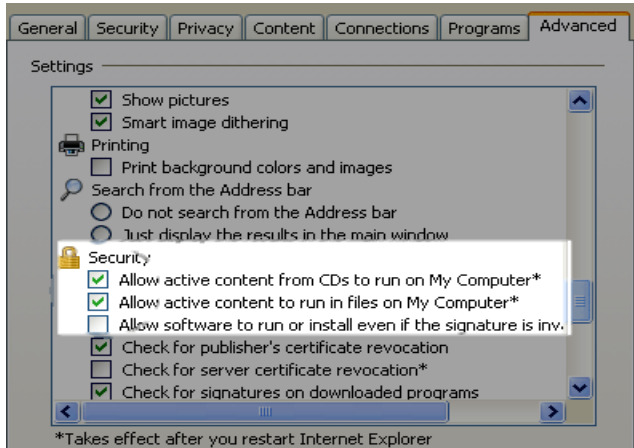

Your 1964-1972 Chevelle Manuals

1. Click **Start > Run** and navigate to (cd drive):\index.html
  ..or..
2. Open your web browser and click **File > Open > Browse** and navigate to (cd drive):\index.html

This DVD is Internet-browser based. Recommended screen resolution set to a minimum of 1024x768 with 1280x1024 or higher being preferred. It has been tested with Internet Explorer 8-11, under Windows 2000, Windows XP Pro w/Service Pack 2 & 3, Windows Vista, Windows 7, Windows 8, and Windows 10 operating systems as well as MACs.

The DVD has also been tested with Google Chrome, Mozilla Firefox, Opera, and Safari browsers. Insure you have a .PDF file program associated with the .PDF file extension.

If you use a pop-up blocker the pop-up windows showing larger photos may not work properly and you may need to disable the feature. Security features in Internet Explorer may also cause the DVD to not operate properly and display a warning concerning Active Content. This can be resolved by allowing active content to be run from CDs. In Internet Explorer, select **Tools > Internet Options** then the **Advanced** tab. You must check the box next to "Allow active content from CDs.DVDs to run on My Computer". If you copy the contents of the DVD to your local hard drive then the next box "Allow active content to run in files on My Computer" must be checked. Java must also be enabled.

If you discover an error in an internal link, a photo that does not display, spelling errors, etc. please be as specific as possible about the location when reporting these problems. If there is a problem on an individual page you can right-click the page, select **Properties**, and determine the page name to report the problem.

Thank you again for your purchase and I hope the material presented meets many of your expectations.

Please visit <https://www.chevellec.net/instructions/index.htm> for a review of the CD operating instructions and <https://www.chevellec.net/news/news.htm> for information on updates. There is no need to register your DVD serial number when purchased directly from ChevelleCD.net, your information is automatically added to our database. This DVD contains the latest updates. If you find errors, broken links, or have suggestions to make the DVD better, please contact us through the <https://www.chevellec.net> website.

You may also install the contents to your hard drive for faster response. Create a folder on your PC or MAC and simply copy the files from the DVD to that folder.